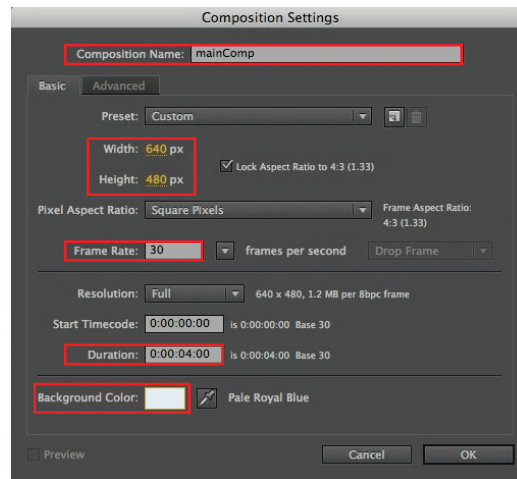

TUTORIAL 3

Creating a Composition in After Effects

Visualization in Education: Creating Animations

Actions

- Create a new composition Composition>
New Composition
- Save a new file File>Save As
- Import an image sequence File>Import>Multiple Files
- turn on PNG Sequence
- Import a single image File>Import>File
- Create text Layer>New>Text

Composition Settings

Interface

Shape Pen tool
Type tool

Composition window

Project window

Image sequence

Single image

Create new folder

Timeline window

Current time indicator

Zoom slider

Playhead (drag to scrub through animation)

Play

Play with audio

Preview window

Character window